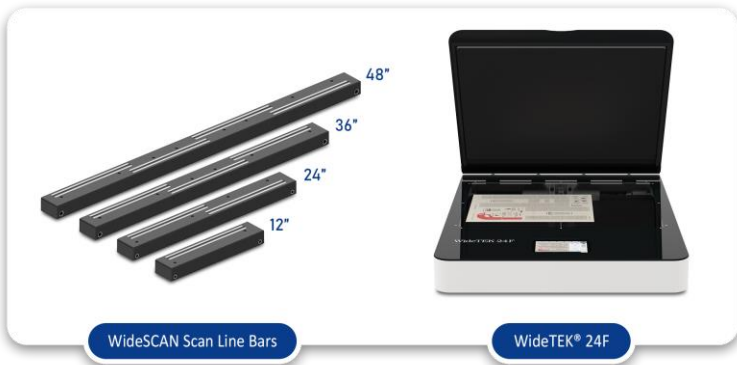

[VISION with WideSCAN Scan Line Bars + WideTEK 24F](#)