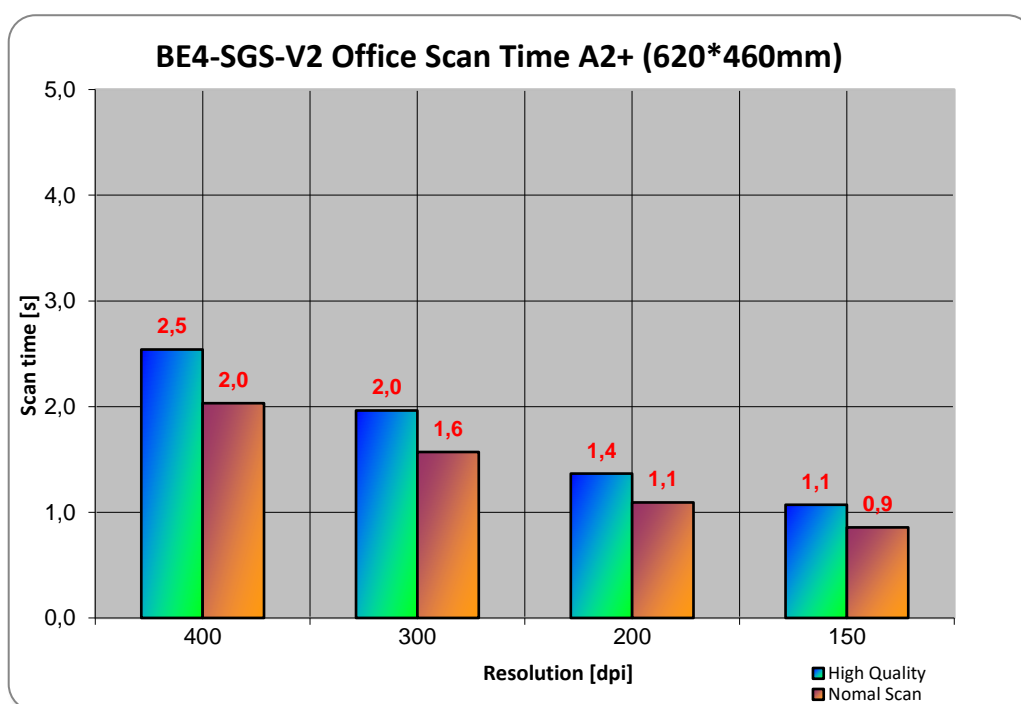

Bookeye® 4

Bookeye 4 V2 Office

Scanning Speed

The scanning speed depends on the resolution alone. The Bookeye 4 scanner always scans in full color, even if bitonal image output is selected. This produces the best possible images. The following table shows the scan speed depending on the resolution.

Optical System

Maximum scan area	460 x 620 mm (18 x 24.4 inches), 14% > DIN A2
Scanner resolution	400 x 400 dpi
Sensor resolution	400 dpi
Pixel dimension	9.3 x 9.3 µm
Minimum document size	100 x 100 mm (4 x 4 inches)
Camera	CCD camera, 45,000 pixels (22,500 Color, 22,500 B&W)
Color depth	48 bit color 16 bit grayscale
Scan modes	24 bit color, 8 bit grayscale, bitonal, enhanced halftone
File Formats	Multipage PDF (PDF/A) and TIFF, JPEG, JPEG 2000, PNM, PNG, BMP, TIFF (Raw, G3, G4, LZW, JPEG), AutoCAD DWF, JBIG, DjVu, DICOM, PCX, Postscript, EPS, Raw data

External Power Supply

Voltage	100 – 240 V AC
Frequency	47 – 63 Hz
Inrush current	120 A max / 264 V AC
Efficiency	85 %
Operating temperature	0 ... +65 °C
Operating humidity	20 ... 80 % RH, non-condensing
ECO standard	CEC level VI

Scanner

Voltage	24 V DC
Current	Max. 5 A

Power Consumption

Sleep	< 0.5 W
Standby	2.5 W
Ready to scan, monitor on	75 W
Scanning	130 W

Dimensions and Weight

Scanner outer dimensions (H x W x D)	780 x 670 x 670 mm (30.7 x 26.4 x 26.4 inches)
Scanner outer dimensions, book cradle opened (H x W x D)	780 x 765 x 670 mm (30.7 x 30.2 x 26.4 inches)
Weight of scanner	40.5 kg (90 lbs.)