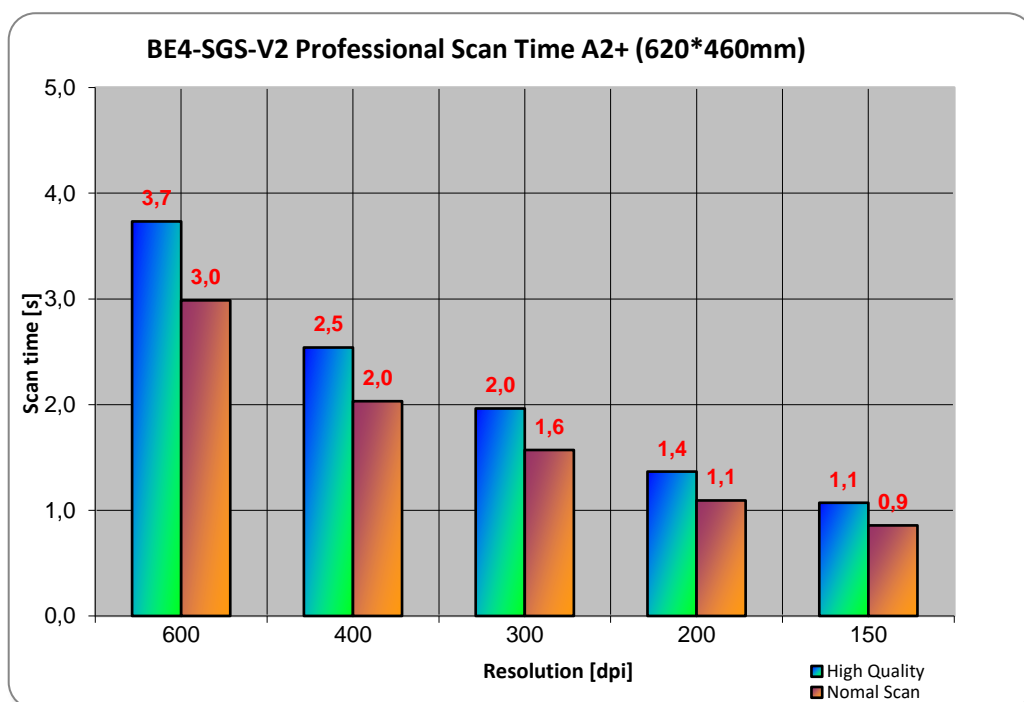

Bookeye® 4

Bookeye 4 V2 Professional

Scanning Speed

The scanning speed depends on the resolution alone. The Bookeye 4 scanner always scans in full color, even if bitonal image output is selected. This produces the best possible images. The following table shows the scan speed depending on the resolution.

Optical System

Maximum scan area	460 x 620 mm (18 x 24.4 inches), 14% > DIN A2
Scanner resolution	600 x 600 dpi
Pixel dimension	9.3 x 9.3 µm
Minimum document size	100 x 100 mm (4 x 4 inches)
Camera	CCD camera, 45,000 pixels (22,500 Color, 22,500 B&W)
Color depth	48 bit color 16 bit grayscale
Scan modes	24 bit color, 8 bit grayscale, bitonal, enhanced halftone
File Formats	Multipage PDF (PDF/A) and TIFF, JPEG, JPEG 2000, PNM, PNG, BMP, TIFF (Raw, G3, G4, LZW, JPEG), AutoCAD DWF, JBIG, DjVu, DICOM, PCX, Postscript, EPS, Raw data

Scanner

Voltage	24 V DC
Current	Max. 5 A

Power Consumption

Sleep	< 0.5 W
Standby	2.5 W
Ready to scan, monitor on	75 W
Scanning	130 W

Dimensions and Weight

Scanner outer dimensions (H x W x D)	780 x 670 x 670 mm (30.7 x 26.4 x 26.4 inches)
Scanner outer dimensions, book cradle opened (H x W x D)	780 x 765 x 670 mm (30.7 x 30.2 x 26.4 inches)
Weight of scanner	40.5 kg (90 lbs.)